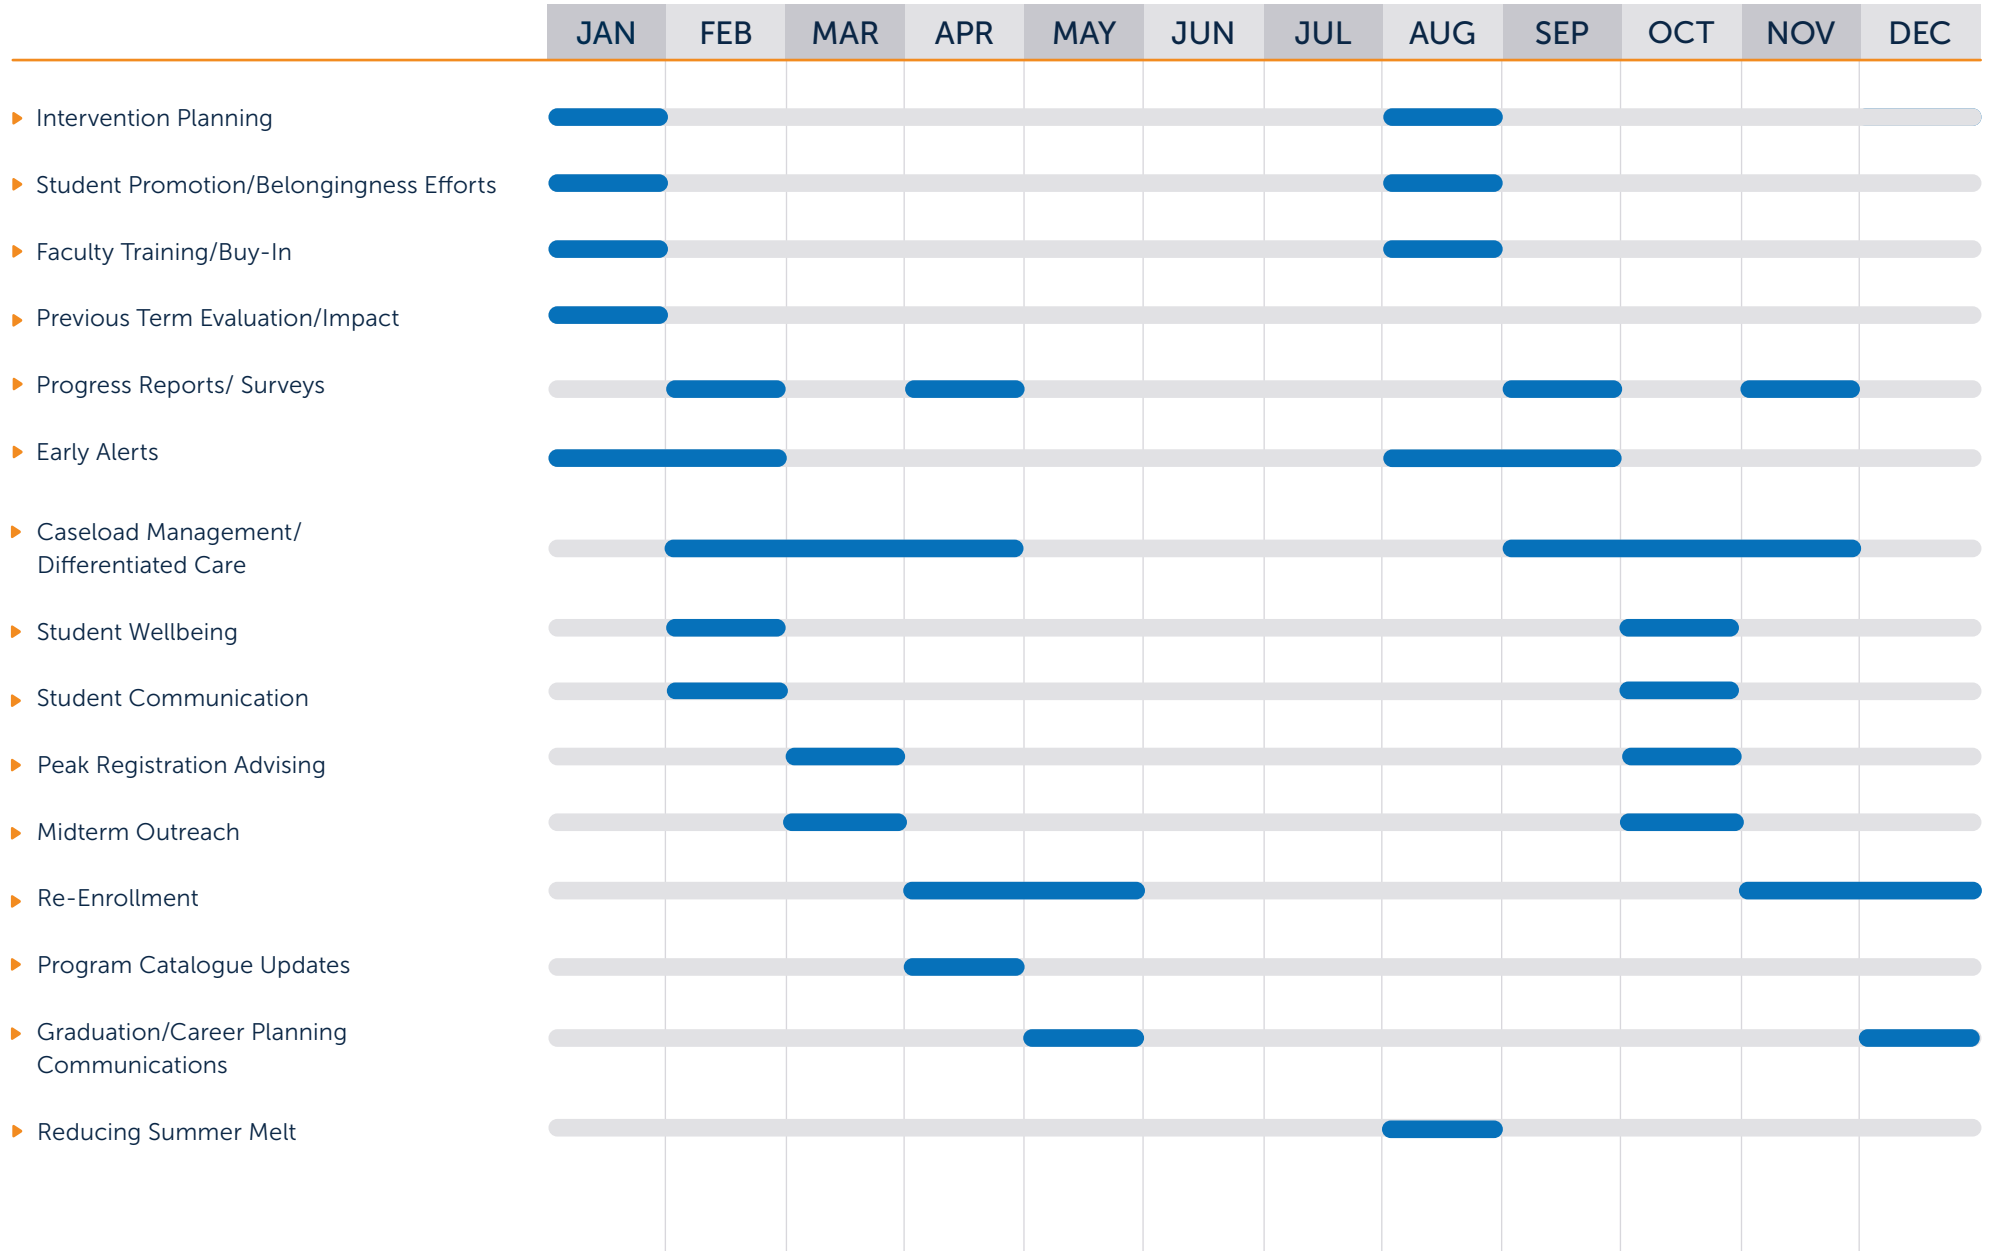

Student Success Annual Calendar

Topics and Tasks to Focus on Throughout the Year

As a Navigate or Starfish partner, your technology can help you support students throughout their educational journey. Use this graphic to focus your efforts on key priorities across the year.