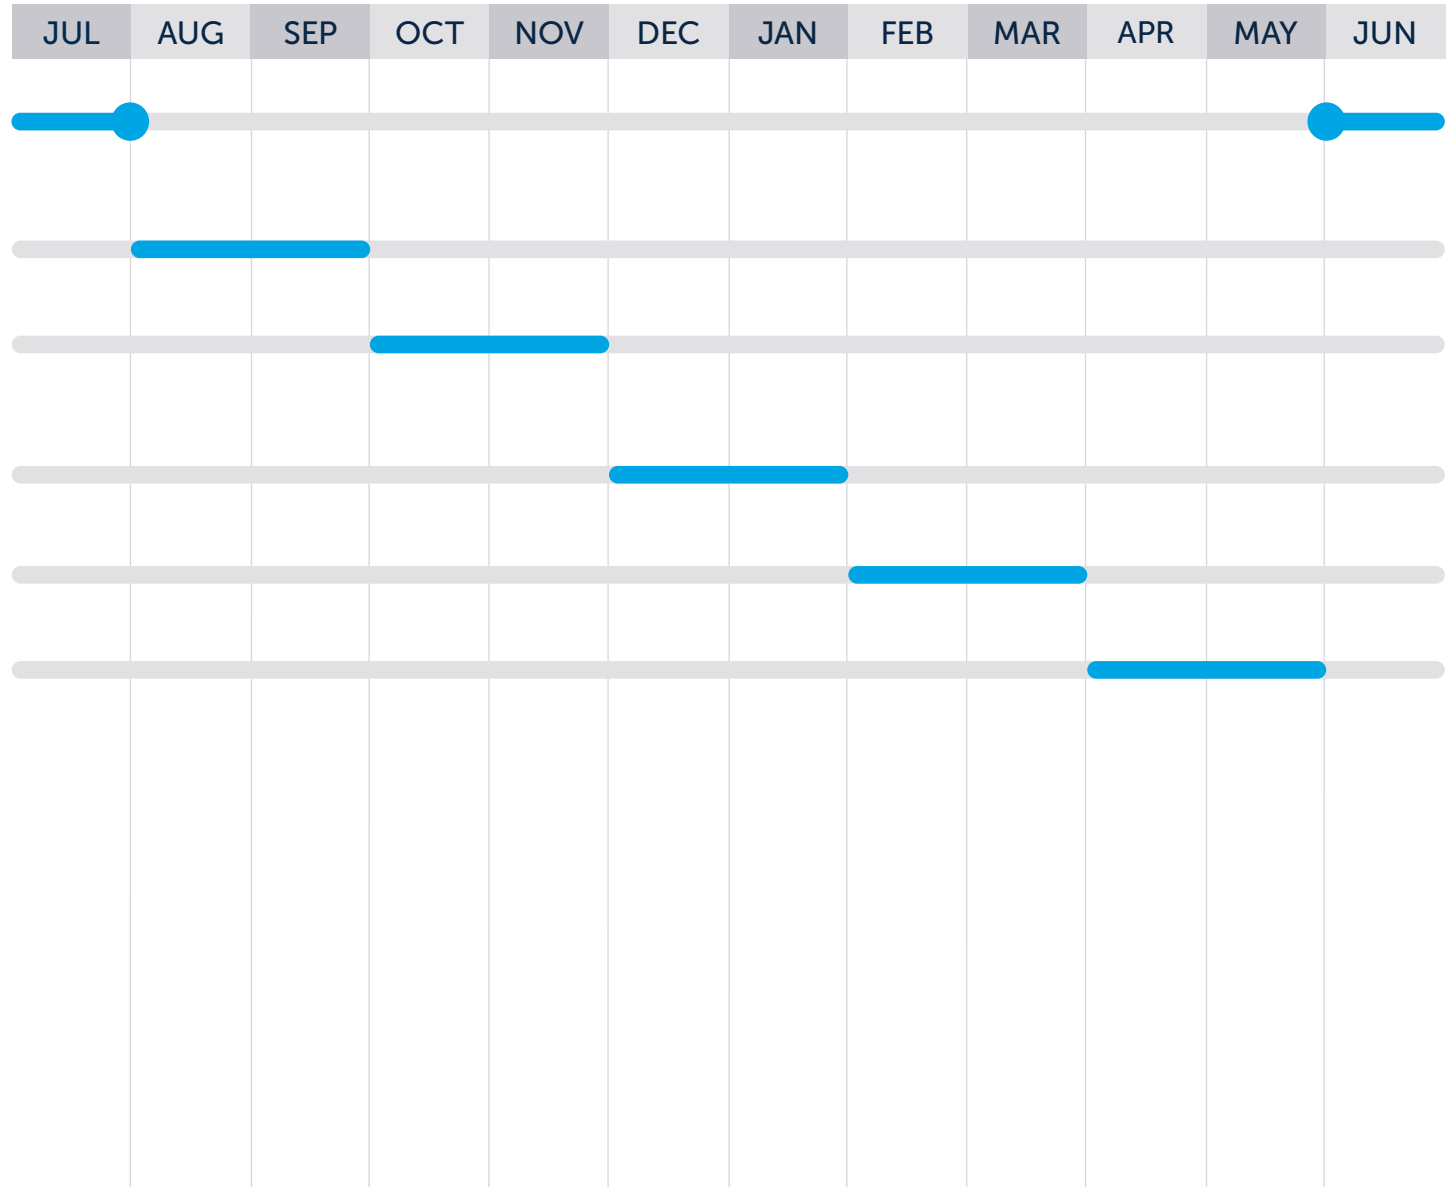

REPORTING

Rapid Insight Annual Calendar

Embedding Rapid Insight Into Your Work

The Rapid Insight Construct, Predict, and Bridge modules can be applied to various areas of an organization. Use this graphic to see when certain activities typically occur to best understand how Rapid Insight can support your work.

STUDENT SUCCESS

Rapid Insight Annual Calendar

Embedding Rapid Insight Into Your Work

The Rapid Insight Construct, Predict, and Bridge modules can be applied to various areas of an organization. Use this graphic to see when certain activities typically occur to best understand how Rapid Insight can support your work.