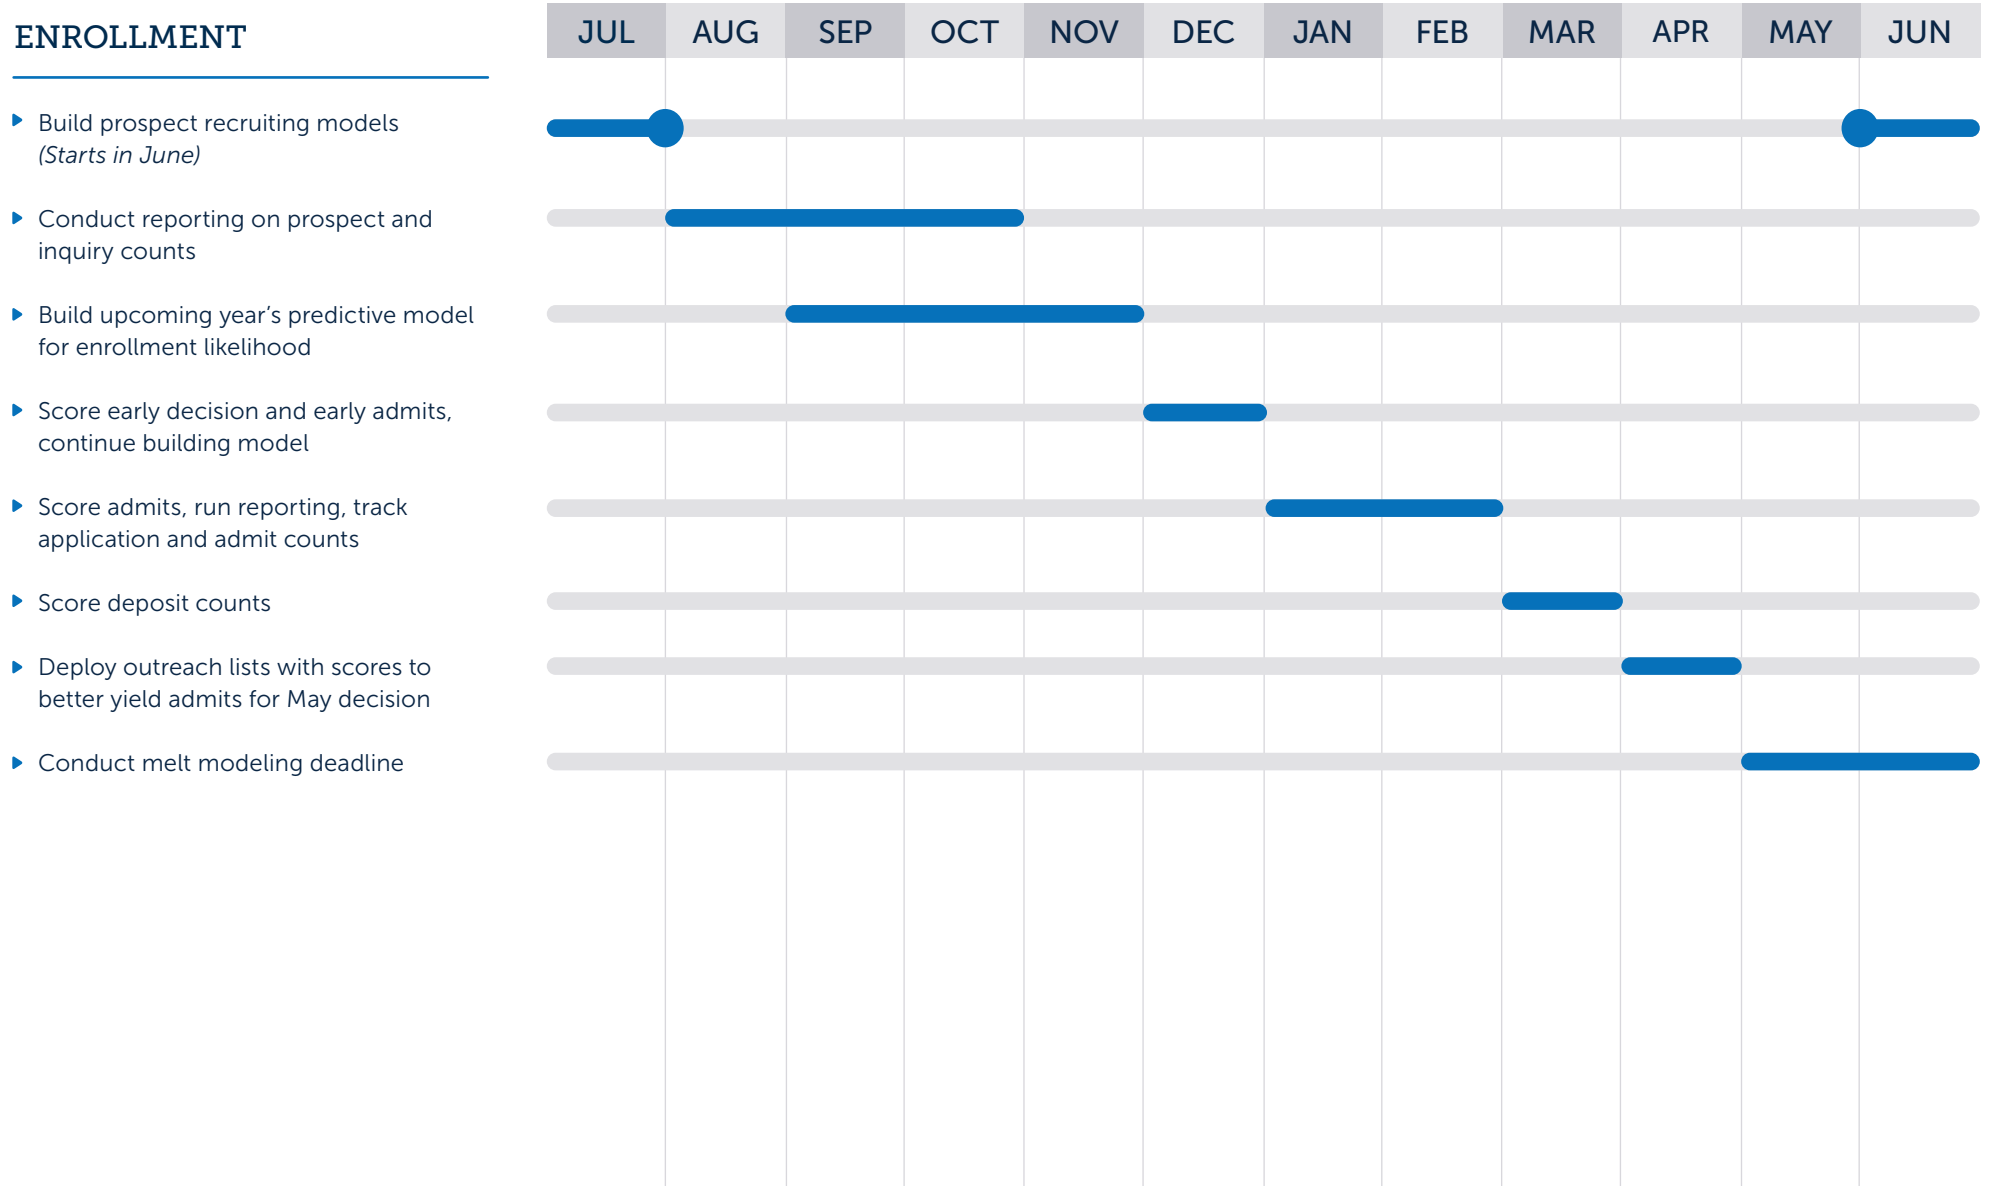

Rapid Insight Annual Calendar

Embedding Rapid Insight Into Your Work

The Rapid Insight Construct, Predict, and Bridge modules can be applied to various areas of an organization. Use this graphic to see when certain activities typically occur to best understand how Rapid Insight can support your work.

ENROLLMENT

Rapid Insight Annual Calendar

Embedding Rapid Insight Into Your Work

The Rapid Insight Construct, Predict, and Bridge modules can be applied to various areas of an organization. Use this graphic to see when certain activities typically occur to best understand how Rapid Insight can support your work.

REPORTING

Rapid Insight Annual Calendar

Embedding Rapid Insight Into Your Work

The Rapid Insight Construct, Predict, and Bridge modules can be applied to various areas of an organization. Use this graphic to see when certain activities typically occur to best understand how Rapid Insight can support your work.