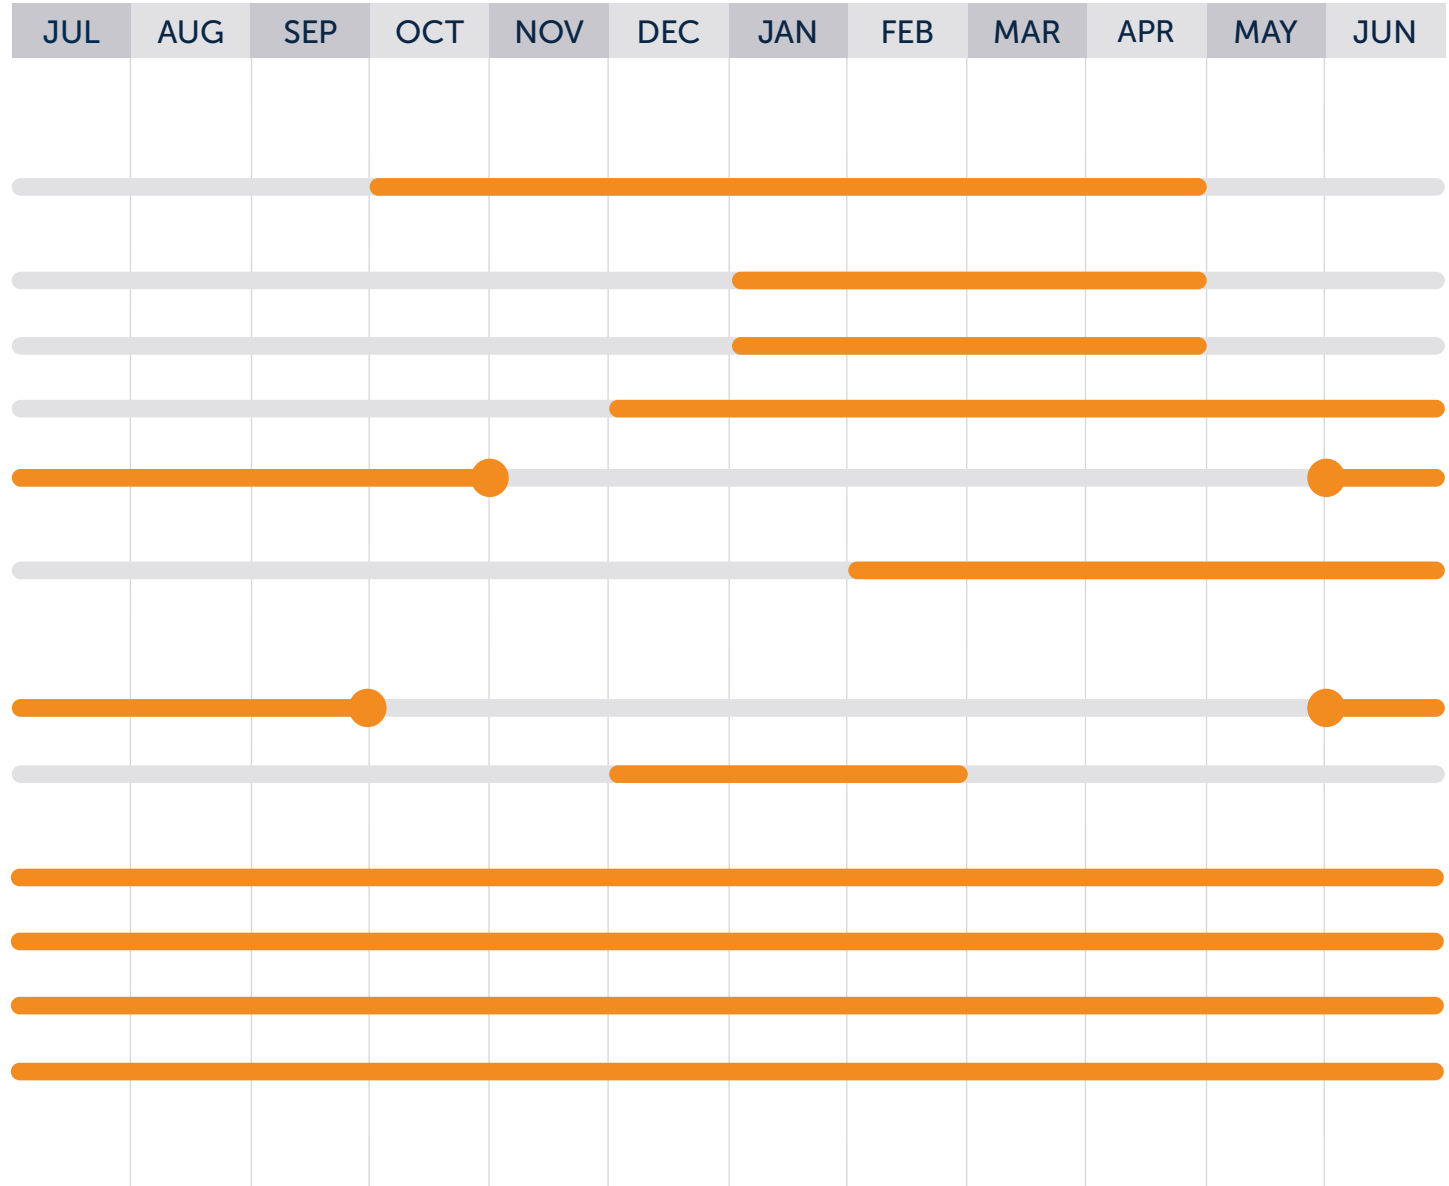

ENROLLMENT

Rapid Insight Annual Calendar

Embedding Rapid Insight Into Your Work

The Rapid Insight Construct, Predict, and Bridge modules can be applied to various areas of an organization. Use this graphic to see when certain activities typically occur to best understand how Rapid Insight can support your work.

REPORTING

Rapid Insight Annual Calendar

Embedding Rapid Insight Into Your Work

The Rapid Insight Construct, Predict, and Bridge modules can be applied to various areas of an organization. Use this graphic to see when certain activities typically occur to best understand how Rapid Insight can support your work.