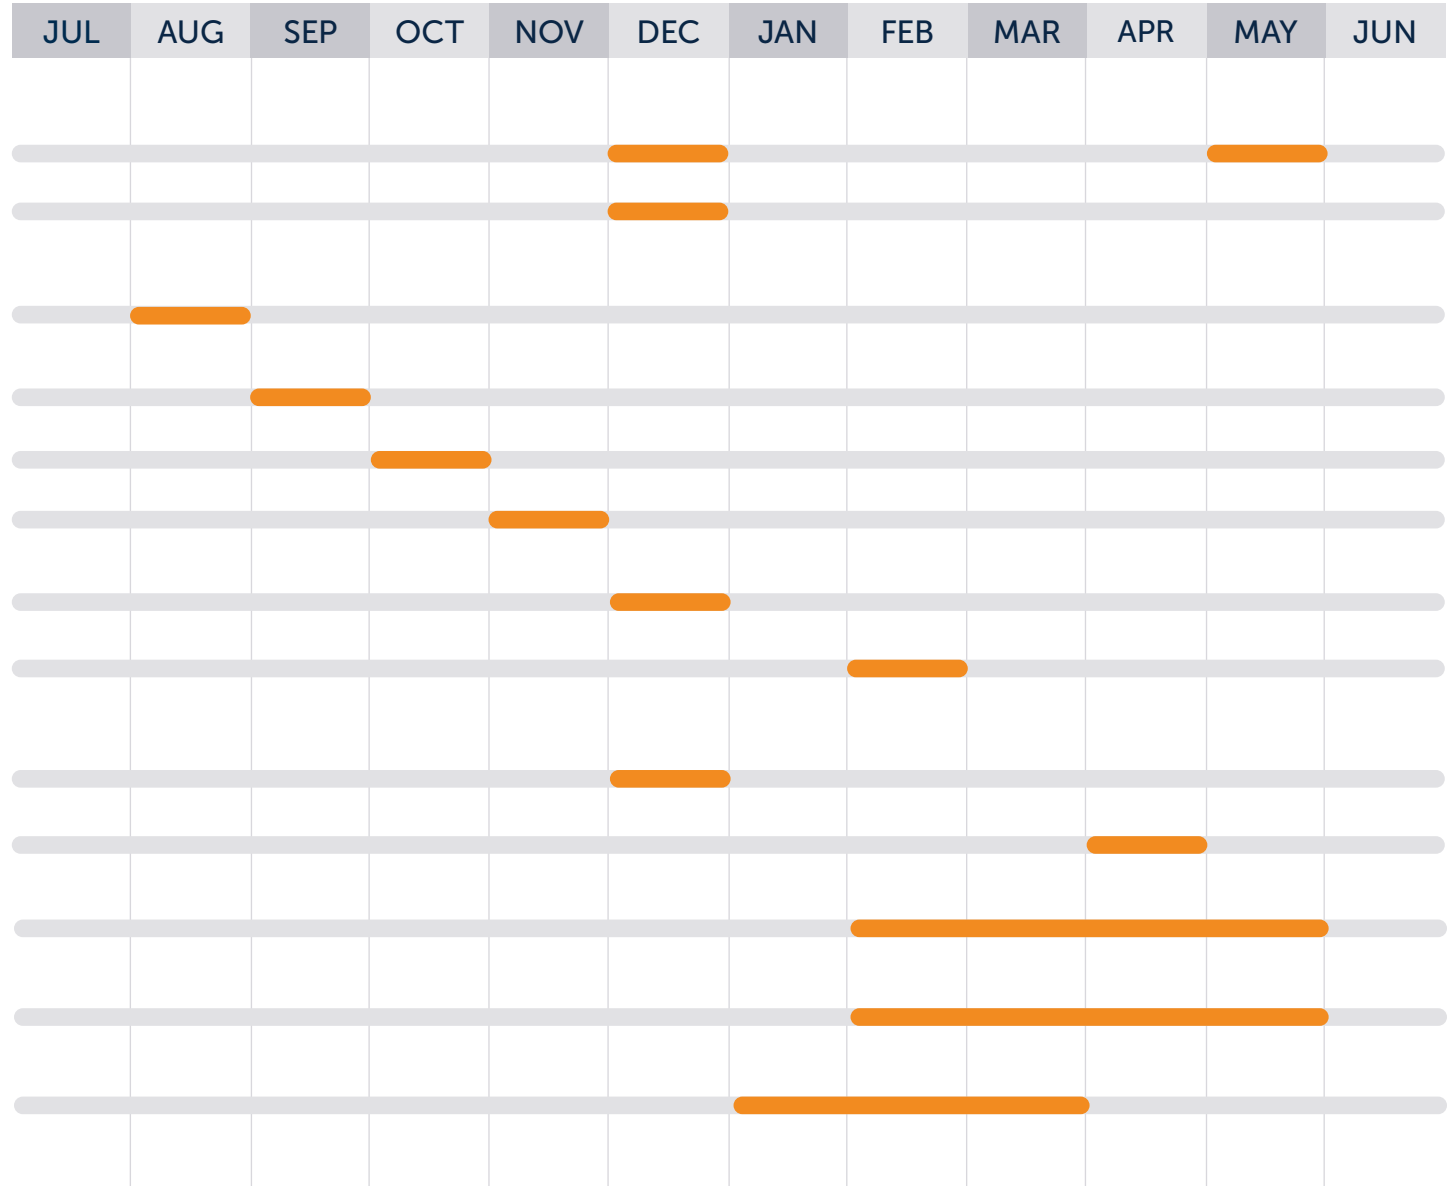

ENROLLMENT

Rapid Insight Annual Calendar

Embedding Rapid Insight Into Your Work

The Rapid Insight Construct, Predict, and Bridge modules can be applied to various areas of an organization. Use this graphic to see when certain activities typically occur to best understand how Rapid Insight can support your work.

REPORTING

Rapid Insight Annual Calendar

Embedding Rapid Insight Into Your Work

The Rapid Insight Construct, Predict, and Bridge modules can be applied to various areas of an organization. Use this graphic to see when certain activities typically occur to best understand how Rapid Insight can support your work.