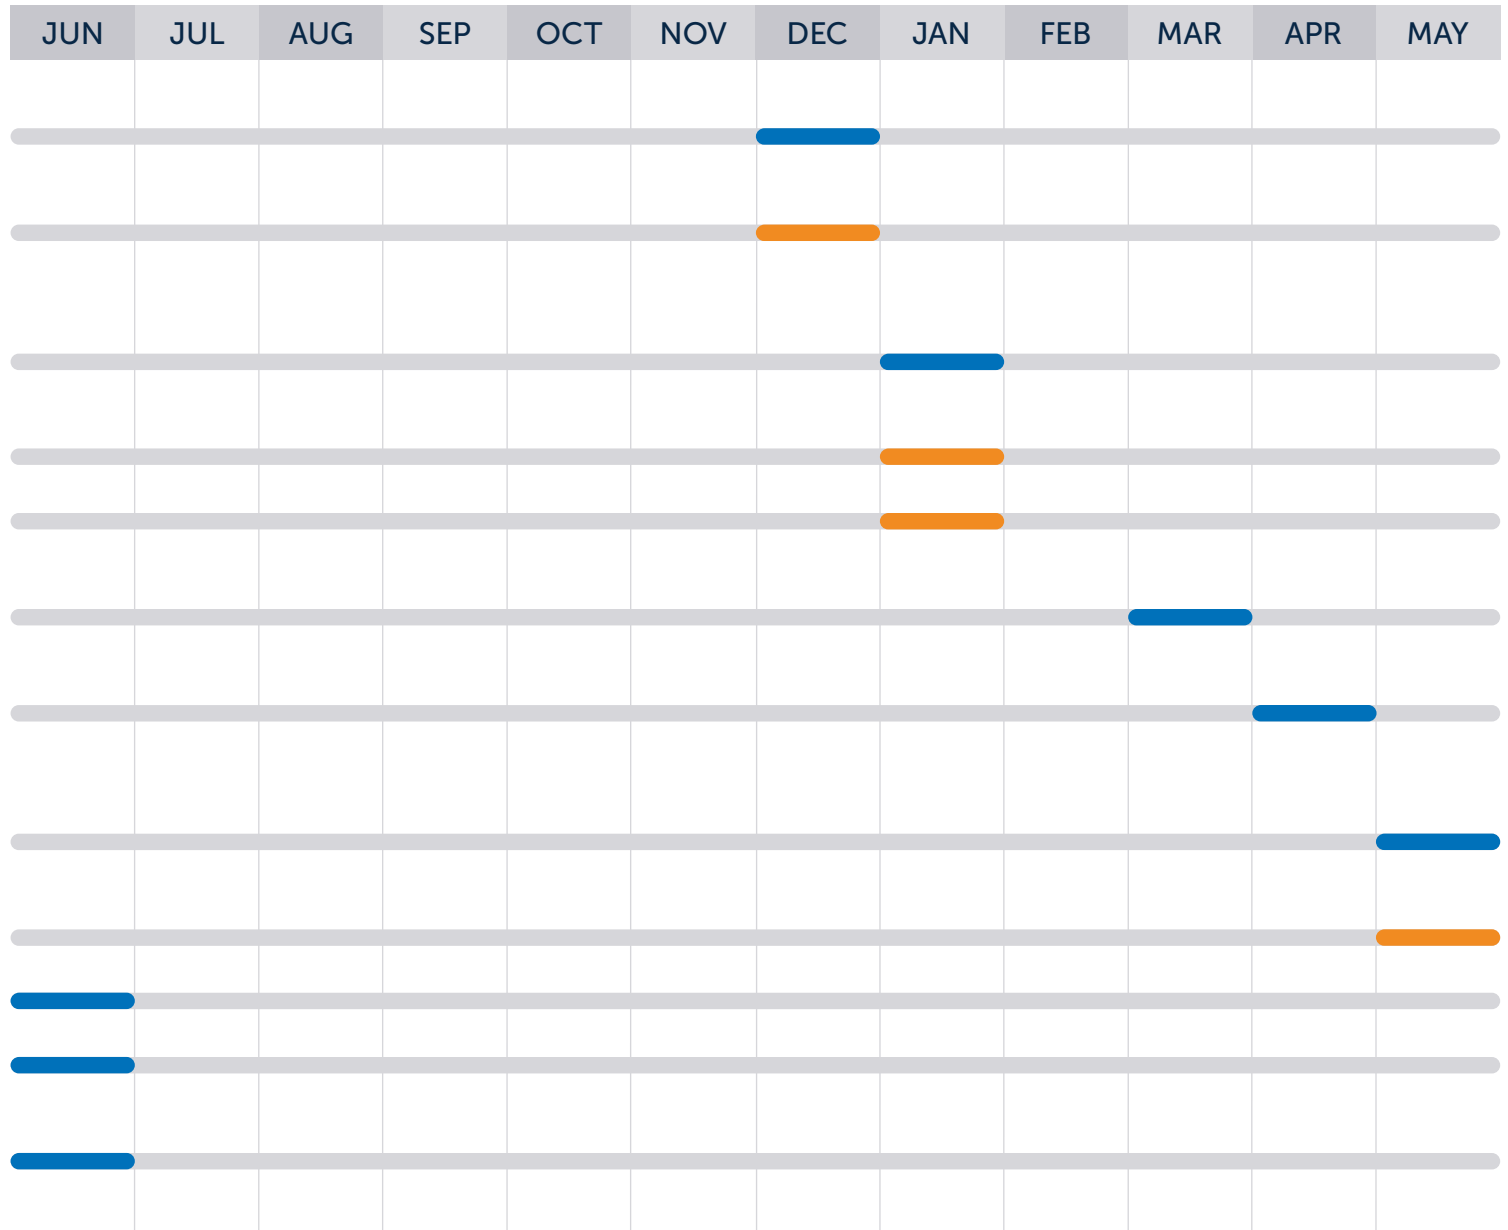

Transfer Portal Annual Calendar

Embedding the Portal into Your Work

The Transfer Portal allows institutions to engage prospective transfer students early in their exploration and provide them with pertinent information. Use this graphic to see activities and milestones that often occur throughout the year to best understand how the Portal can support your work.