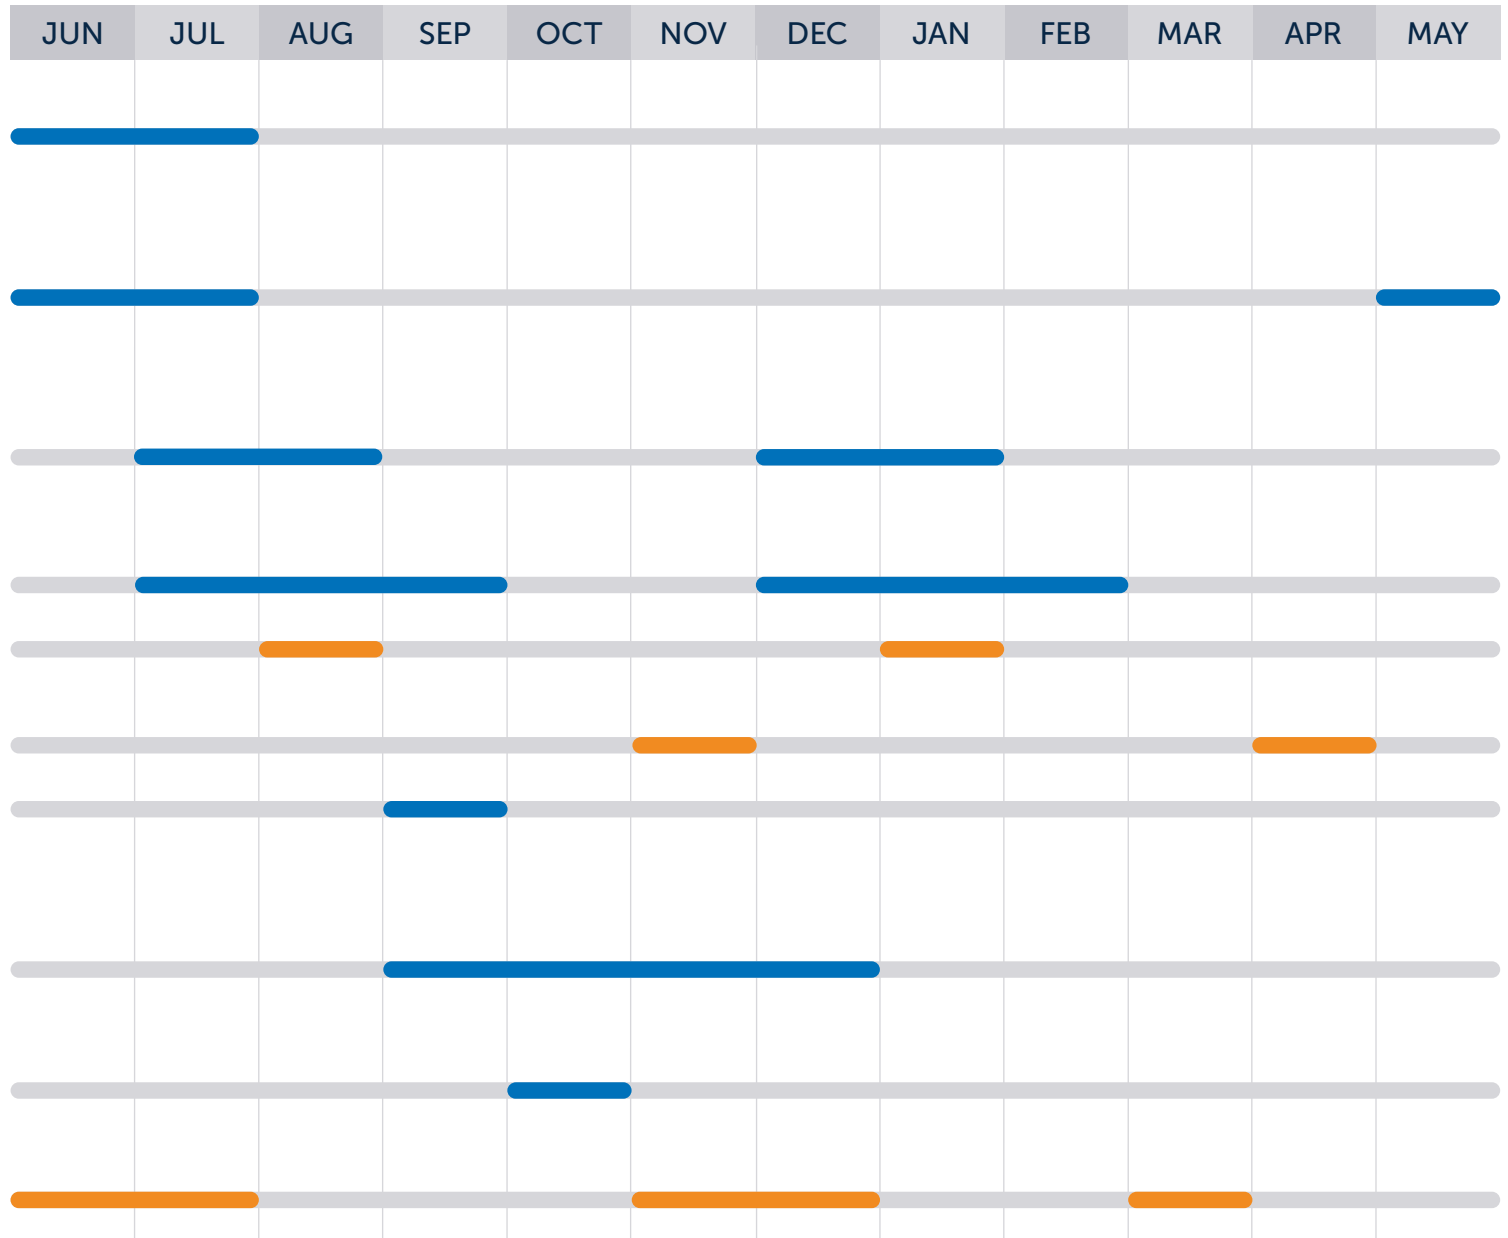

Transfer Portal Annual Calendar

Embedding the Portal into Your Work

The Transfer Portal allows institutions to engage prospective transfer students early in their exploration and provide them with pertinent information. Use this graphic to see activities and milestones that often occur throughout the year to best understand how the Portal can support your work.